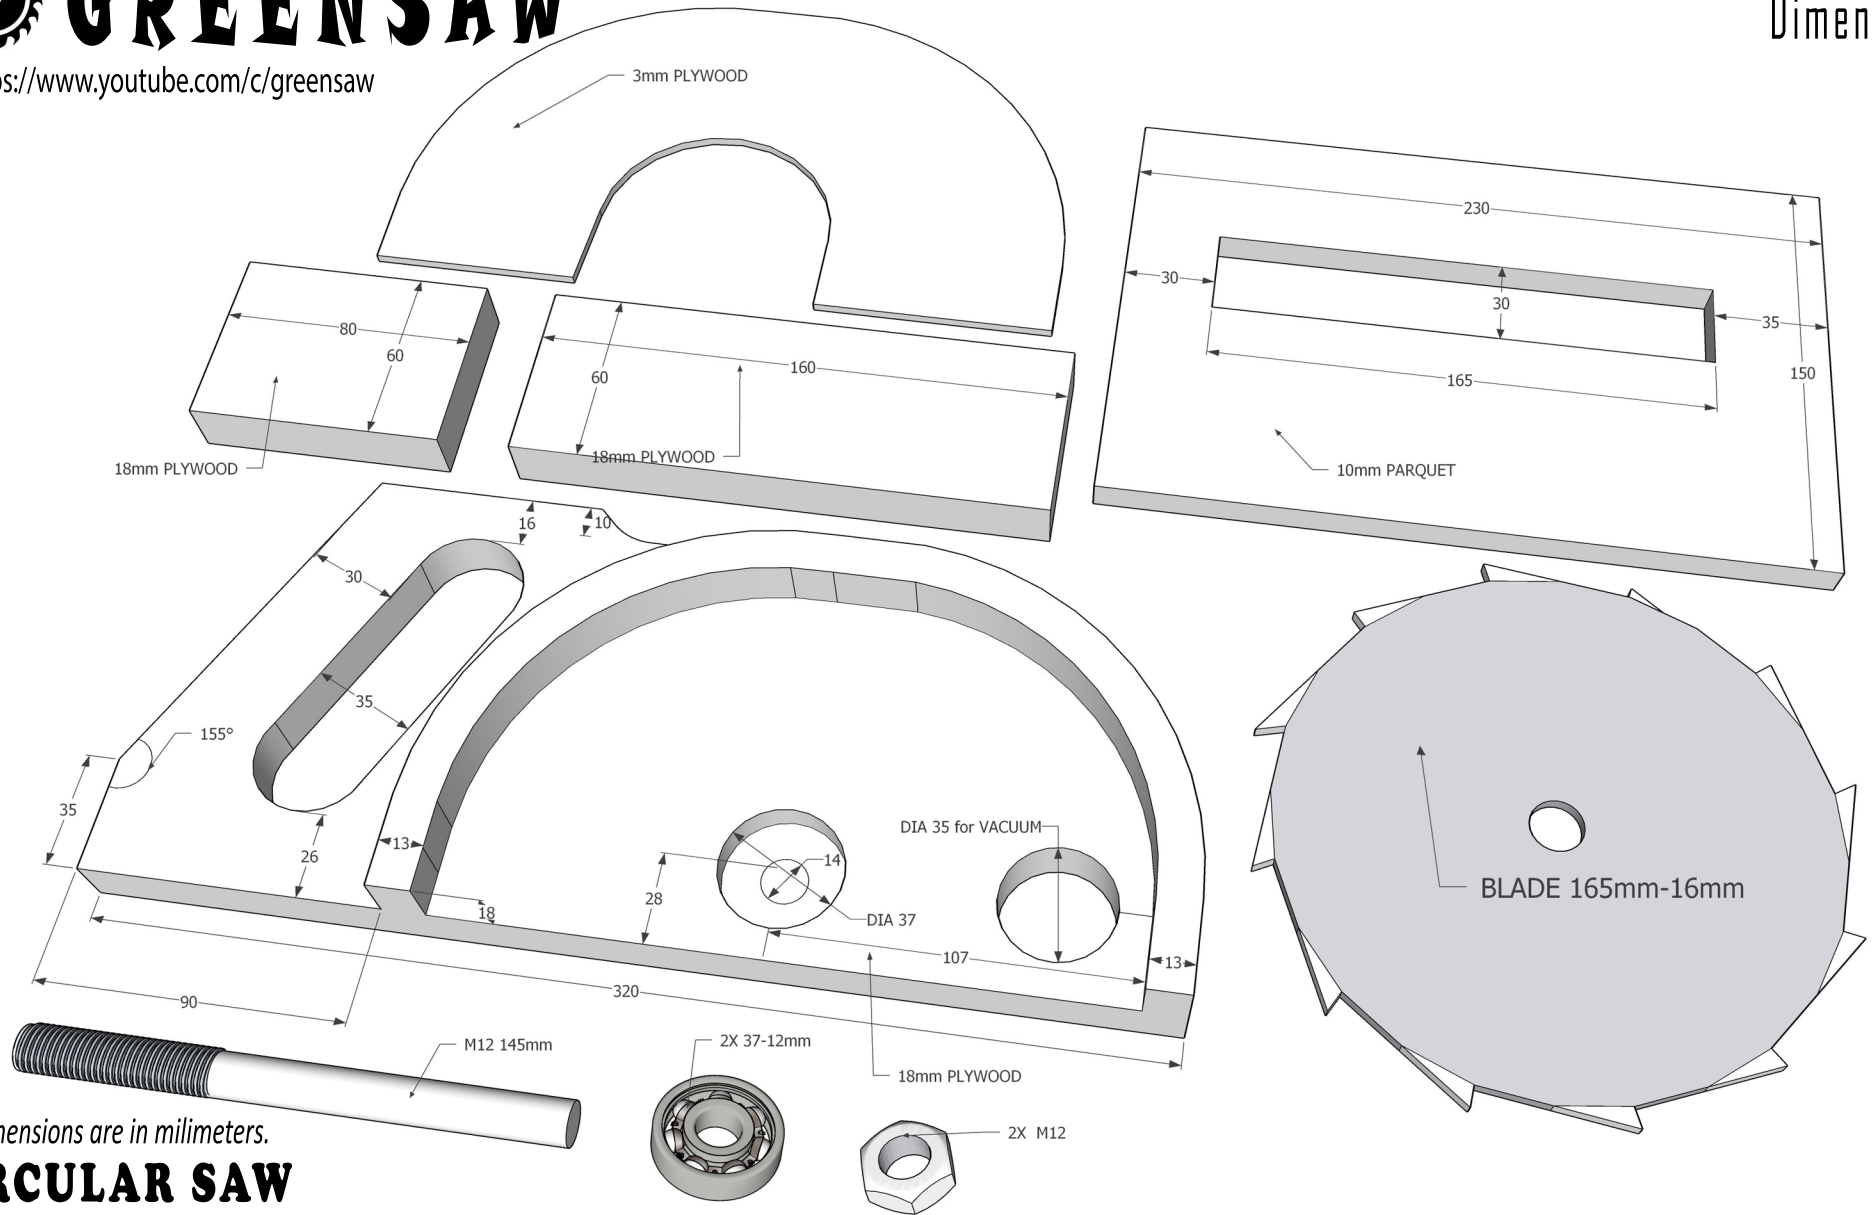

<https://www.youtube.com/c/greensaw>

Dimensions

All Dimensions are in millimeters.

CIRCULAR SAW

The building video is on the Greensaw Youtube channel. <https://www.youtube.com/greensaw>

Downloaded from <http://www.greensawdiy.com>